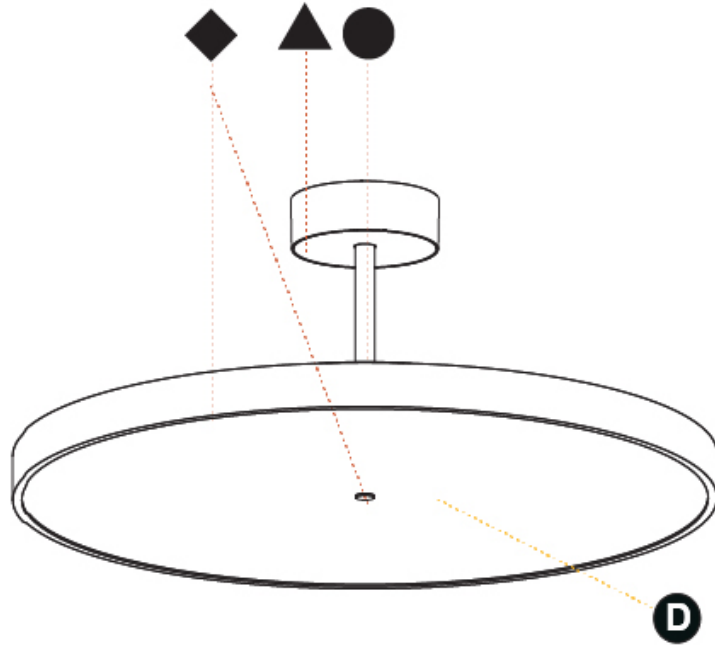

SIGN DIVA TUBE KORONA SUSPENSION

A300028-

PROJECT	_____
TYPE	_____
SPECIFIER	_____
QUANTITY	_____
DATE	_____