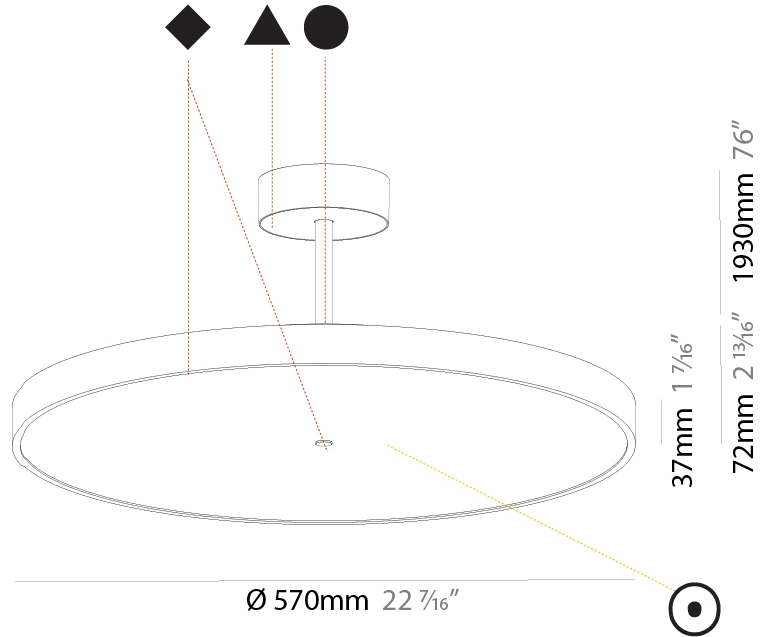

GENERAL

Series: Sign Diva Tube
Subseries: Sign Diva Tube
Brand: Prolicht
Division: Architectural
Mounting Type: Suspension
Mounting Location: Ceiling
Subcategory: Pendant

PHYSICAL

Shape: Round
Diameter (mm): 570
Diameter (in): 22 ⁷/₁₆"
Height (mm): 72
Height (in): 2 ¹³/₁₆"
Max. Overall Height (mm): 2002
Max. Overall Height (in): 78 ¹³/₁₆"
Light Distribution: Direct / Indirect
Weight (kg): 8.533
Weight (lbs): 18.812
Diffuser: PMMA - Opal / Micro-Prism / Sparkling Secret / Vintage Industrial
Fixture Finish: SSR / BKV / CWI / CRY / HAB / UFT / ITA / RUA / FTG / MYG / LOD / PUS / FRO / FUP / KIA / POP / BLS / SPG / MEY / GOH / GUM / CHC / COM / ABZ / JAG / OBR / MOS / ROR
Fixture Material: Extruded Aluminum / Steel

ELECTRICAL

Lamp Type: LED (Zhaga Standard)
Input Wattage (W): 67
Dimming: Tri-Mode (Non-Dimming and Phase Dimming (120Vac only) and 0-10V Dimming)
Driver Included: Yes
Driver Location: Integrated
Driver Type: Constant Current - Universal
Driver Class: Class 2
Input Voltage (V): 120 - 277
Constant Current (MA): 350

LED

Color Temperature (°K): 2700 / 3000 / 3500 / 4000
Max. Delivered Lumen (lm): 6632 / 6728 / 6812 / 6951
Nominal Lumen (lm): 9097 / 9229 / 9344 / 9535
CRI: >90 CRI
Lamp Life (hrs): 50000

OPTICAL

RATINGS AND CERTIFICATIONS

Certified By: Certified for North American Standards
IP rating: IP20